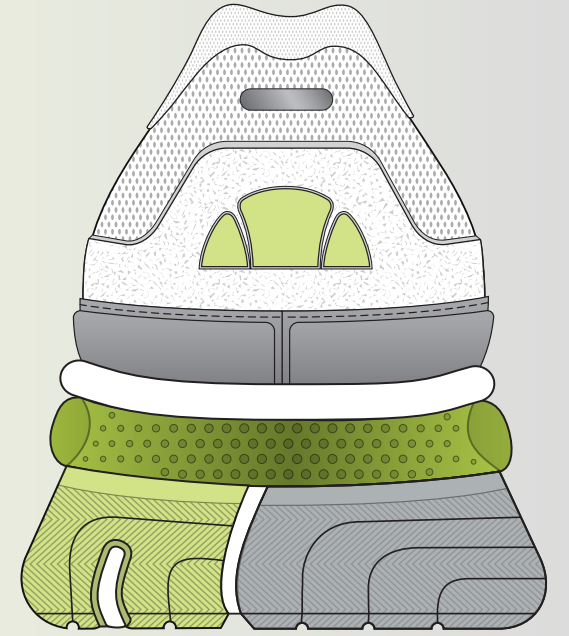

NUOVO FUTURO

ellesse®

AU21

NUOVE FUTURO

DOWNHILL RUNNER

- _RACING LINES
- _SPEED LACING
- _REBOUND EVA MIDSOLE
- _IMPACT ABSORB GEL HEEL

LATERAL VIEW

MEDIAL VIEW

TOE DOWN VIEW

BACK VIEW

FOOTBED

GEL HEEL INSERT

OUTSOLE LATERAL

OUTSOLE BOTTOM

OUTSOLE MEDIAL

_AU21_SPORT TECH_NUOVO FUTURO_DOWNHILL RUNNER

_GRADIATED MESH VERSION

_AU21_SPORT TECH_NUOVO FUTURO_DOWNHILL RUNNER

_SOCK BOOT VERSION

The image features a stylized background with three large, rounded, overlapping shapes in shades of green and black, separated by white curved lines. The overall composition is abstract and modern.