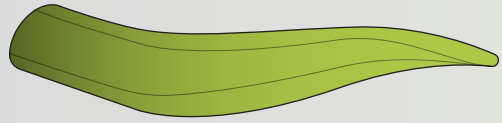

TOE DOWN VIEW

BACK VIEW

FOOTBED

GEL HEEL INSERT

OUTSOLE LATERAL

OUTSOLE BOTTOM

OUTSOLE MEDIAL

_AU21_SPORT TECH_NUOVO FUTURO_DOWNHILL RUNNER

_GRADIATED MESH VERSION

_AU21_SPORT TECH_NUOVO FUTURO_DOWNHILL RUNNER

_SOCK BOOT VERSION

The image features a stylized background with three large, rounded, overlapping shapes in shades of green and black, separated by white curved lines. The overall composition is abstract and modern.