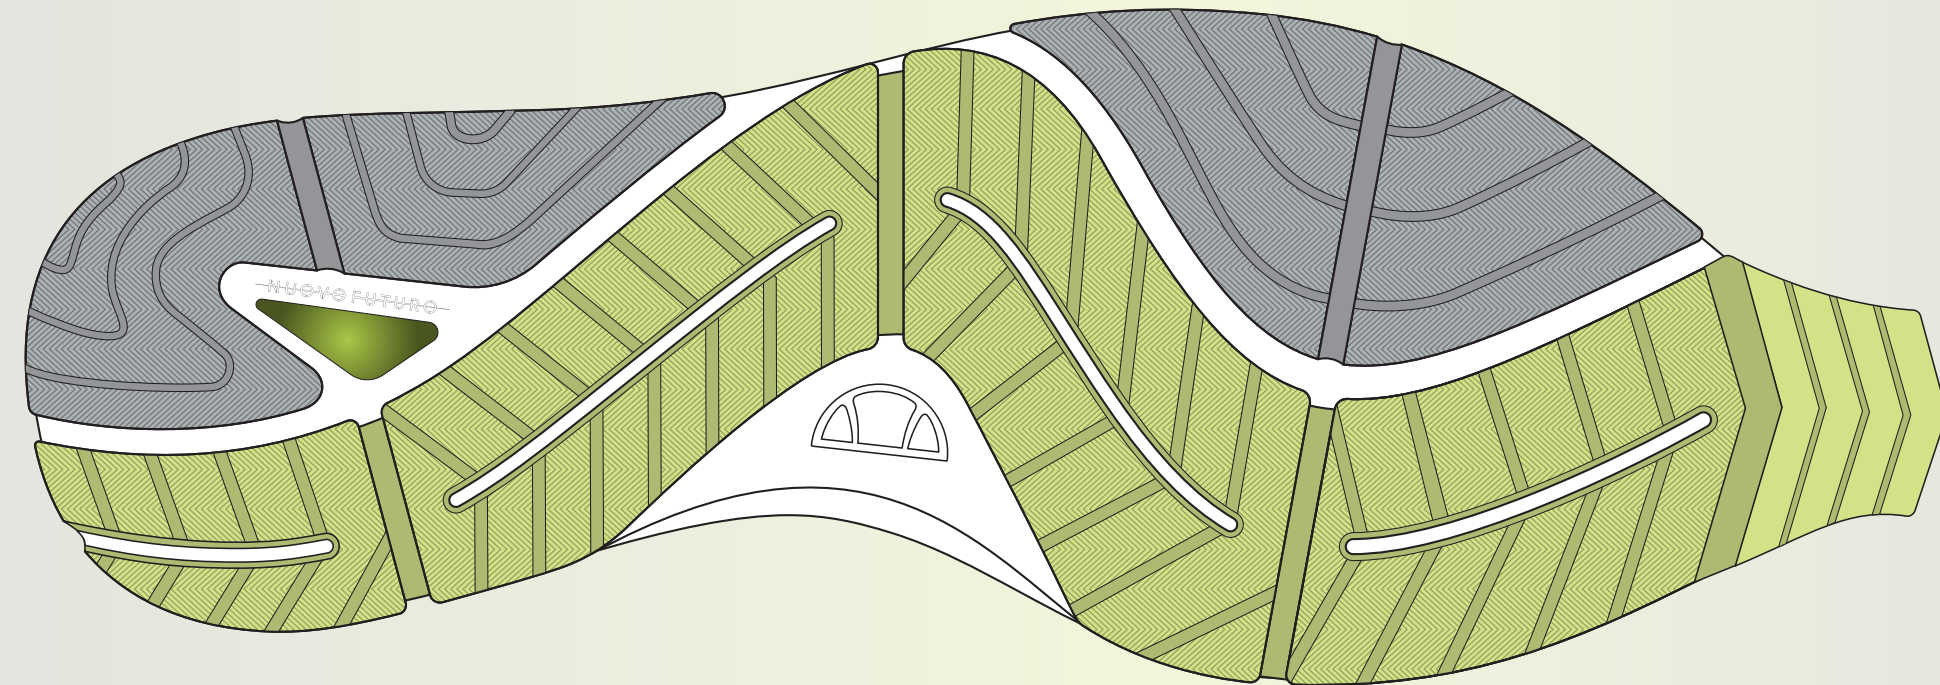

NUOVO FUTURO

ellesse®

AU21

NUOVE FUTURO

DOWNHILL RUNNER

- _RACING LINES
- _SPEED LACING
- _REBOUND EVA MIDSOLE
- _IMPACT ABSORB GEL HEEL

LATERAL VIEW

MEDIAL VIEW

TOE DOWN VIEW

BACK VIEW

FOOTBED

GEL HEEL INSERT

OUTSOLE LATERAL

OUTSOLE BOTTOM

OUTSOLE MEDIAL

_AU21_SPORT TECH_NUOVO FUTURO_DOWNHILL RUNNER

_GRADIATED MESH VERSION

_AU21_SPORT TECH_NUOVO FUTURO_DOWNHILL RUNNER

_SOCK BOOT VERSION

The image features a stylized background with three large, rounded, overlapping shapes in shades of green and black, separated by white curved lines. The overall composition is abstract and modern.