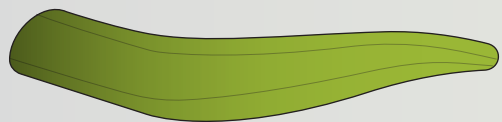

TOE DOWN VIEW

BACK VIEW

FOOTBED

GEL HEEL INSERT

OUTSOLE LATERAL

OUTSOLE BOTTOM

OUTSOLE MEDIAL

_AU21_SPORT TECH_NUOVO FUTURO_DOWNHILL RUNNER

_GRADIATED MESH VERSION

_AU21_SPORT TECH_NUOVO FUTURO_DOWNHILL RUNNER

_SOCK BOOT VERSION

The image features a stylized background with three large, rounded, overlapping shapes in shades of green and black, separated by white curved lines. The overall composition is abstract and modern.