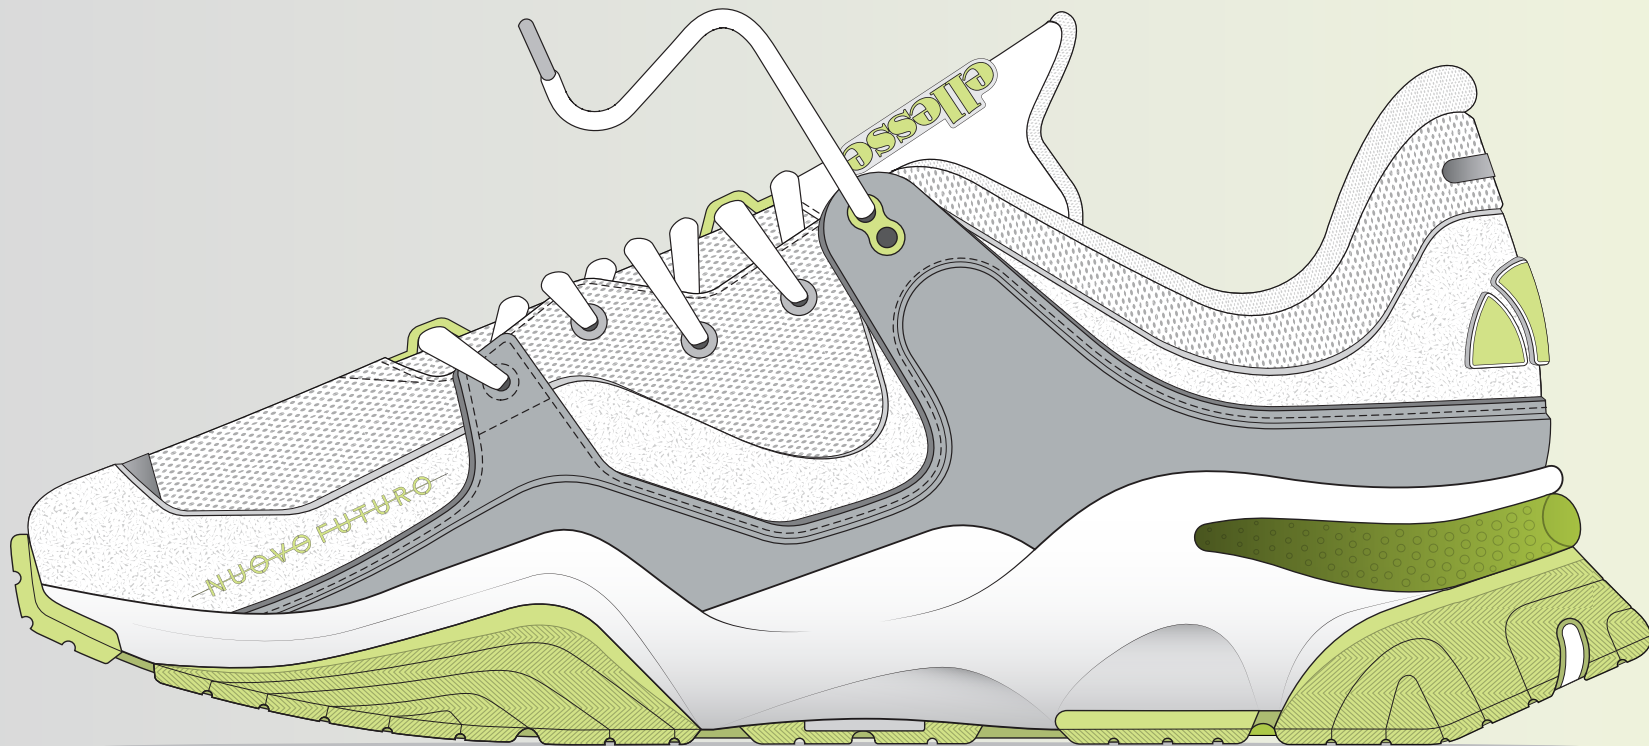

NUOVO FUTURO

ellesse®

AU21

NUOVE FUTURO

DOWNHILL RUNNER

- _RACING LINES
- _SPEED LACING
- _REBOUND EVA MIDSOLE
- _IMPACT ABSORB GEL HEEL

LATERAL VIEW

MEDIAL VIEW

TOE DOWN VIEW

BACK VIEW

FOOTBED

GEL HEEL INSERT

OUTSOLE LATERAL

OUTSOLE BOTTOM

OUTSOLE MEDIAL

_AU21_SPORT TECH_NUOVO FUTURO_DOWNHILL RUNNER

_GRADIATED MESH VERSION

_AU21_SPORT TECH_NUOVO FUTURO_DOWNHILL RUNNER

_SOCK BOOT VERSION

The image features a stylized background with three large, rounded, overlapping shapes in shades of green and black, separated by white curved lines. The overall composition is abstract and modern.