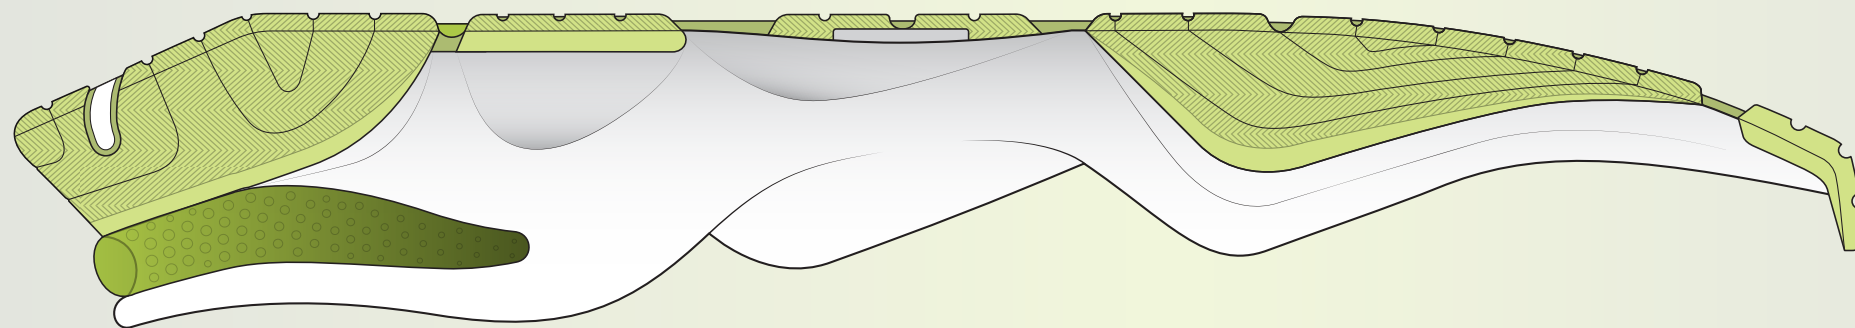

NUOVO FUTURO

ellesse®

AU21

NUOVE FUTURO

DOWNHILL RUNNER

- _RACING LINES
- _SPEED LACING
- _REBOUND EVA MIDSOLE
- _IMPACT ABSORB GEL HEEL

LATERAL VIEW

MEDIAL VIEW

TOE DOWN VIEW

BACK VIEW

FOOTBED

GEL HEEL INSERT

OUTSOLE LATERAL

OUTSOLE BOTTOM

OUTSOLE MEDIAL

_AU21_SPORT TECH_NUOVO FUTURO_DOWNHILL RUNNER

_GRADIATED MESH VERSION

_AU21_SPORT TECH_NUOVO FUTURO_DOWNHILL RUNNER

_SOCK BOOT VERSION

The image features a stylized background with three large, rounded, overlapping shapes in shades of green and black, separated by white curved lines. The overall composition is abstract and modern.