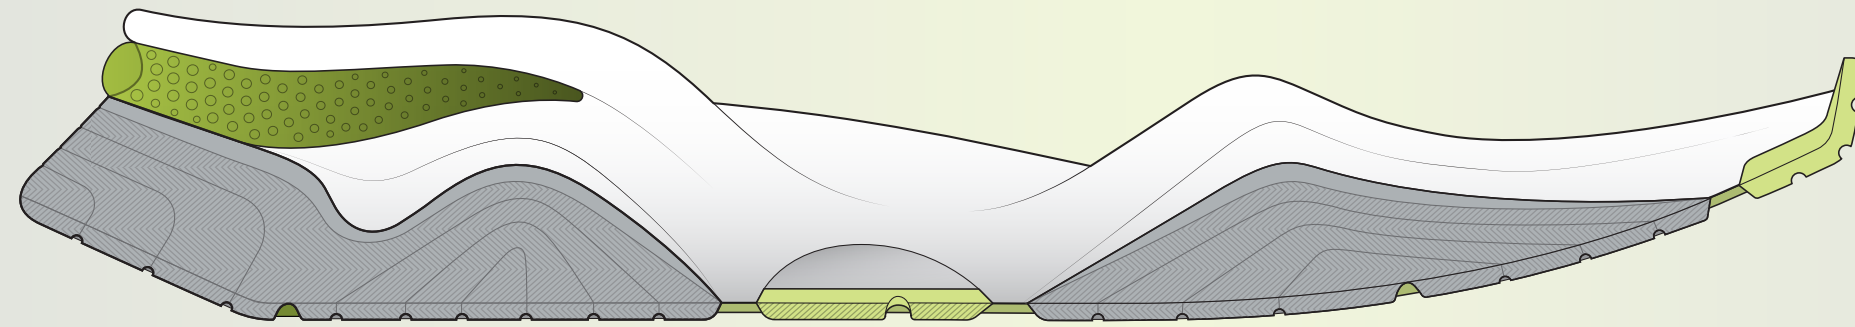

NUOVO FUTURO

ellesse®

AU21

NUOVE FUTURO

DOWNHILL RUNNER

- _RACING LINES
- _SPEED LACING
- _REBOUND EVA MIDSOLE
- _IMPACT ABSORB GEL HEEL

LATERAL VIEW

MEDIAL VIEW

TOE DOWN VIEW

BACK VIEW

FOOTBED

GEL HEEL INSERT

OUTSOLE LATERAL

OUTSOLE BOTTOM

OUTSOLE MEDIAL

_AU21_SPORT TECH_NUOVO FUTURO_DOWNHILL RUNNER

_GRADIATED MESH VERSION

_AU21_SPORT TECH_NUOVO FUTURO_DOWNHILL RUNNER

_SOCK BOOT VERSION

The image features a stylized background with three large, rounded, overlapping shapes in shades of green and black, separated by white curved lines. The overall composition is abstract and modern.