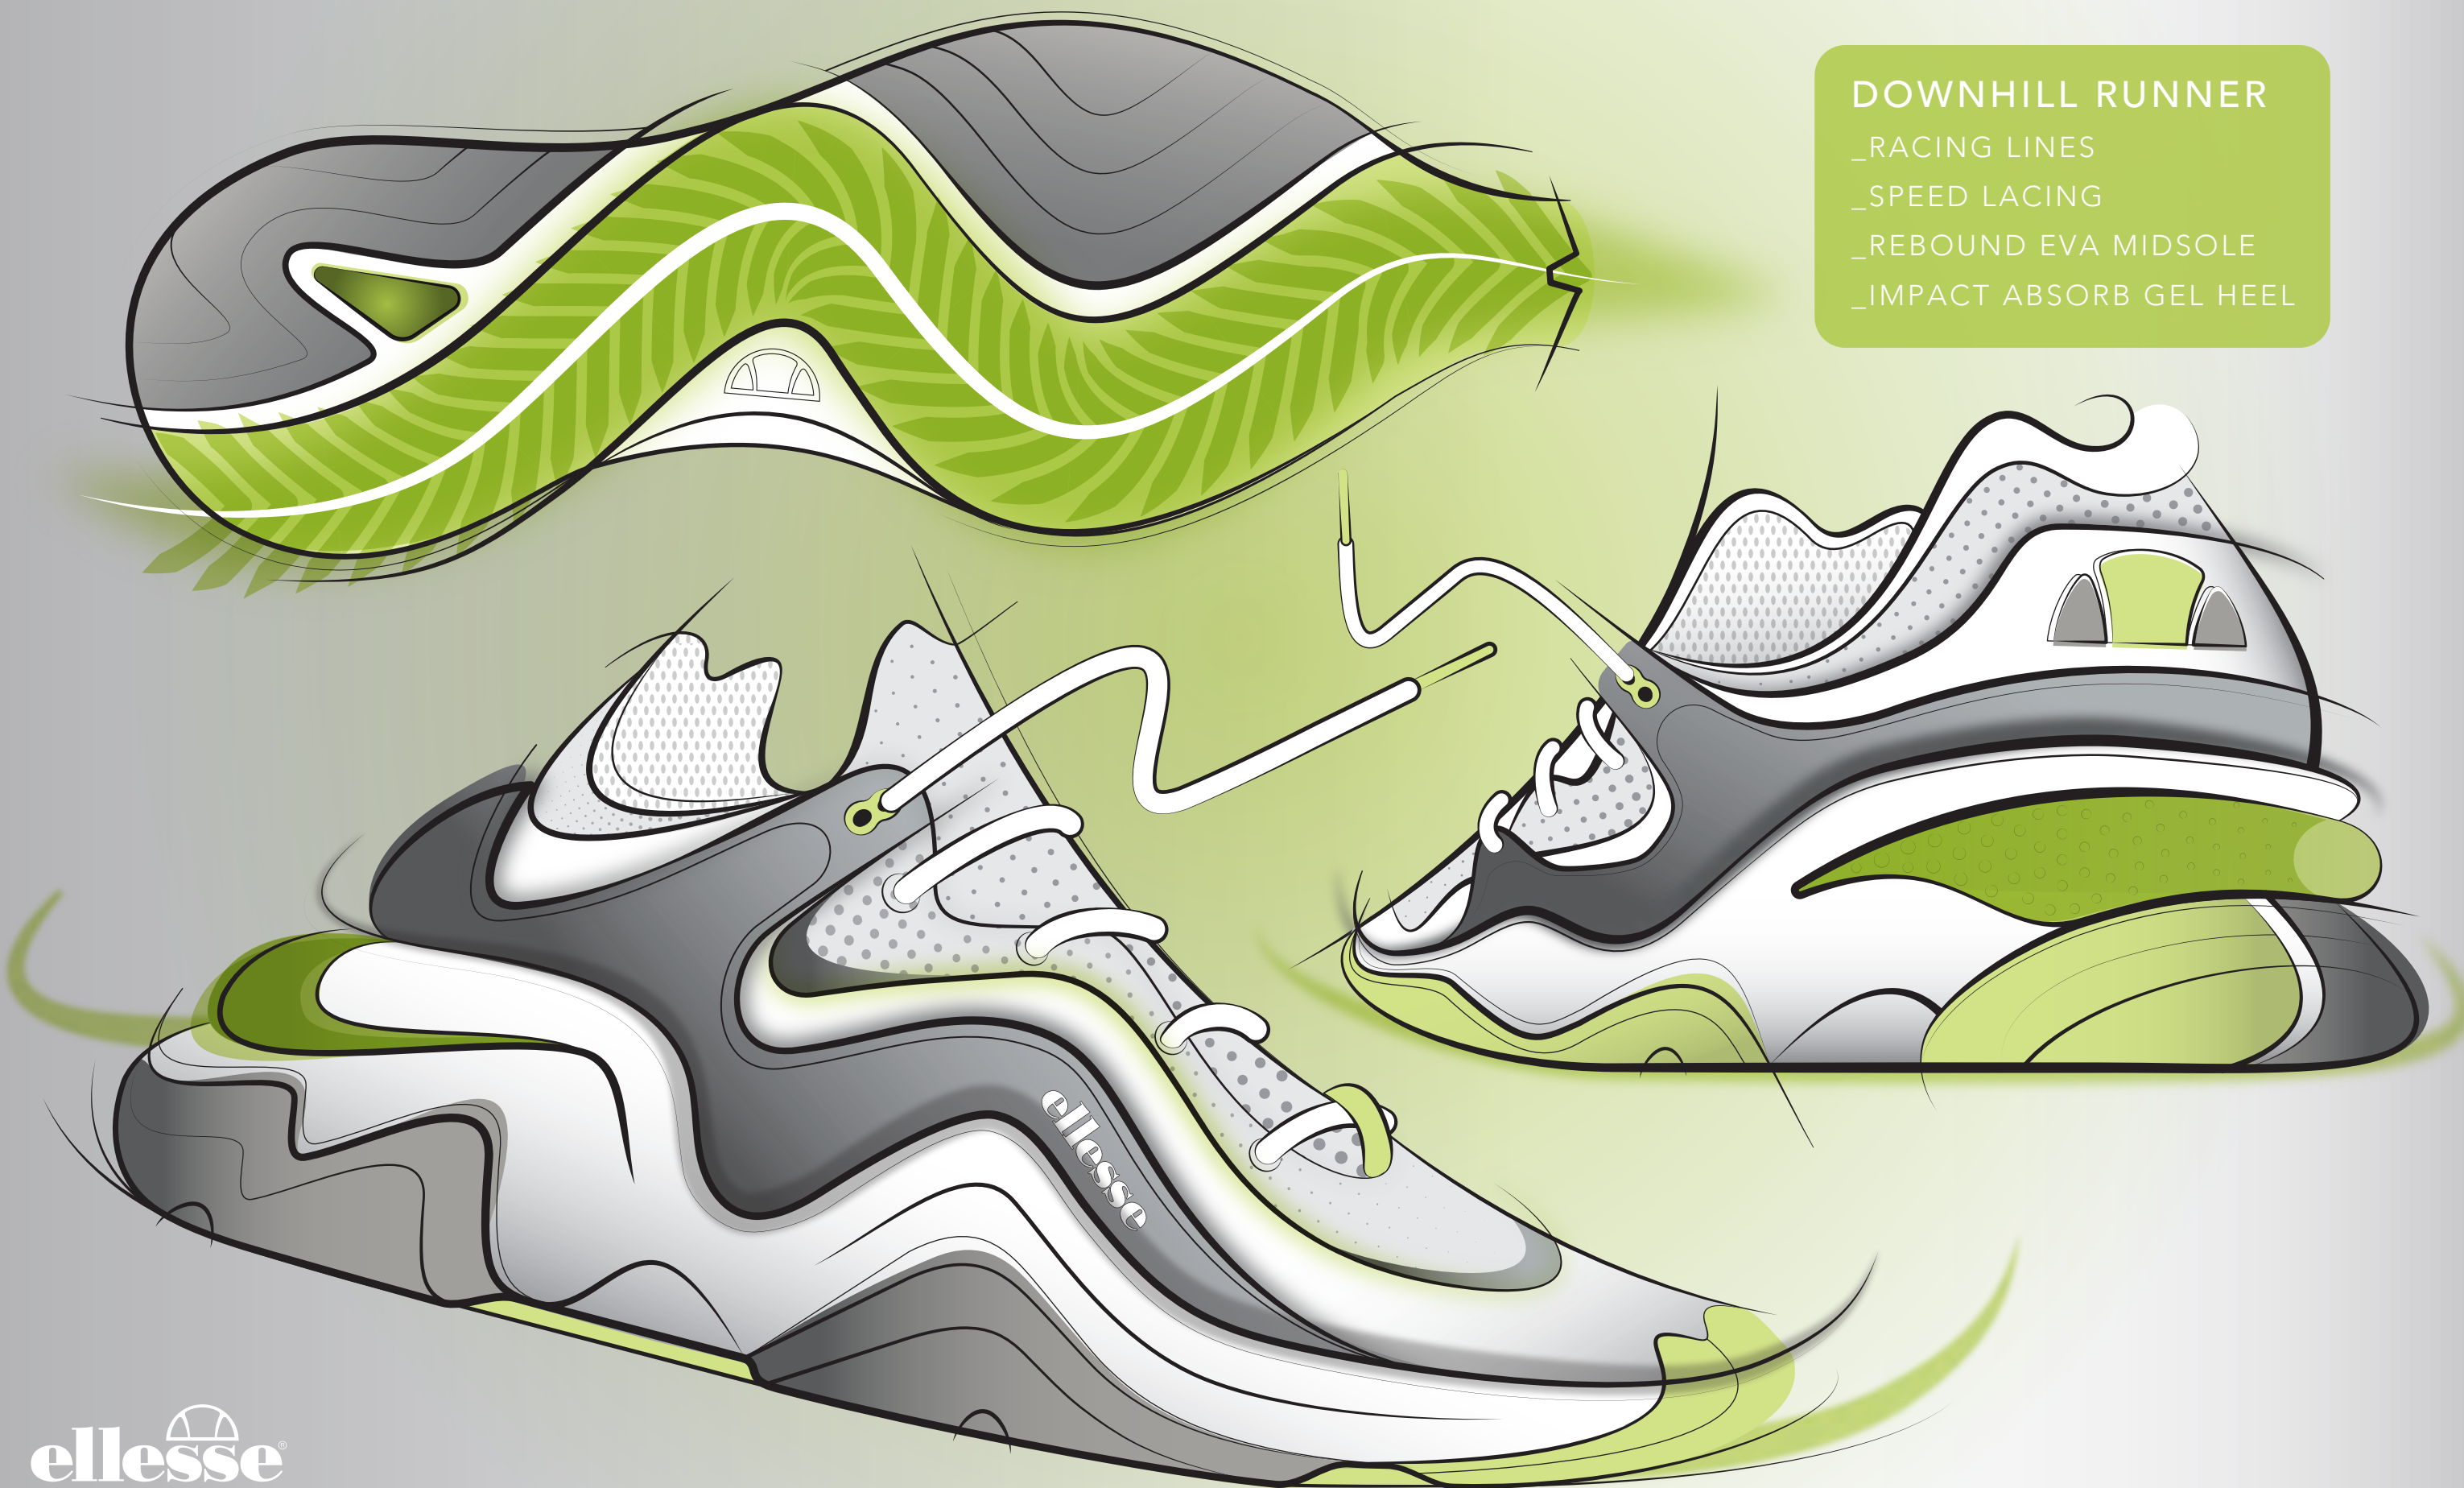

NUOVO FUTURO

ellesse®

AU21

NUOVE FUTURO

DOWNHILL RUNNER

- _RACING LINES
- _SPEED LACING
- _REBOUND EVA MIDSOLE
- _IMPACT ABSORB GEL HEEL

LATERAL VIEW

MEDIAL VIEW

TOE DOWN VIEW

BACK VIEW

FOOTBED

GEL HEEL INSERT

OUTSOLE LATERAL

OUTSOLE BOTTOM

OUTSOLE MEDIAL

_AU21_SPORT TECH_NUOVO FUTURO_DOWNHILL RUNNER

_GRADIATED MESH VERSION

_AU21_SPORT TECH_NUOVO FUTURO_DOWNHILL RUNNER

_SOCK BOOT VERSION

The image features a stylized background with three large, rounded, overlapping shapes in shades of green and black, separated by white curved lines. The overall composition is abstract and modern.